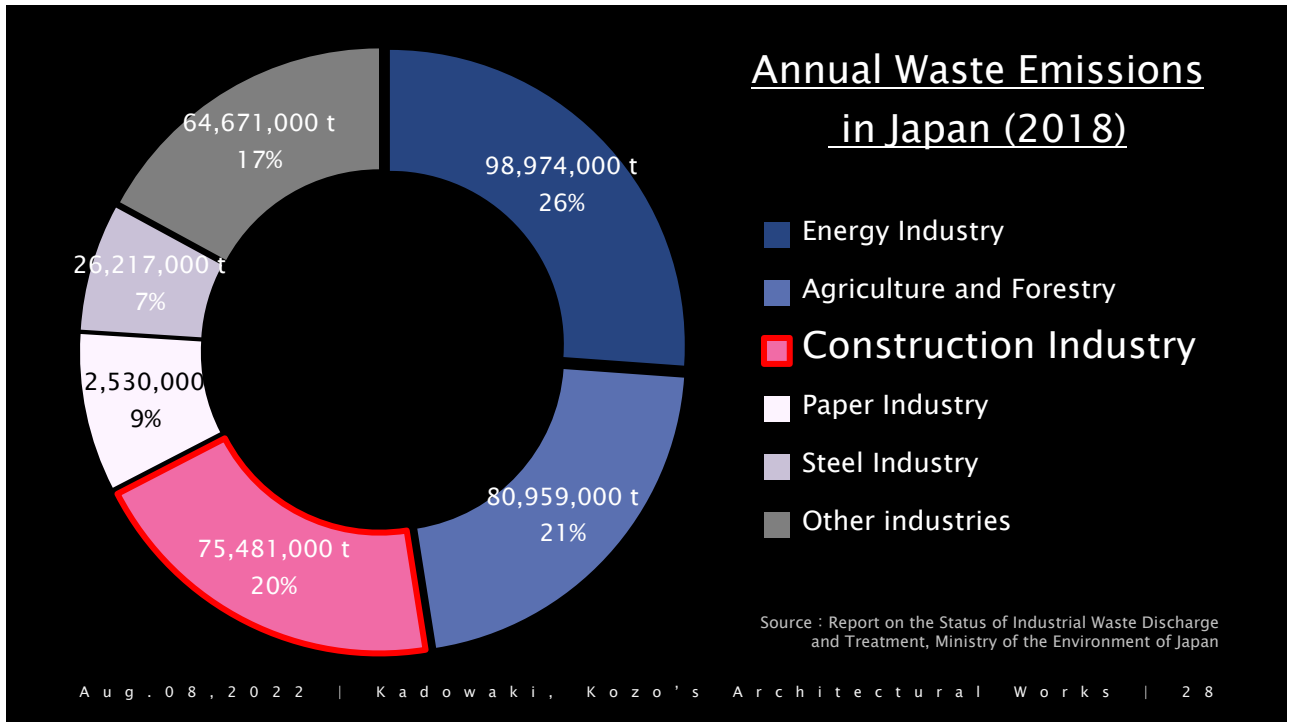

Aug. 08, 2022 | Kadowaki, Kozo's Architectural Works | 27